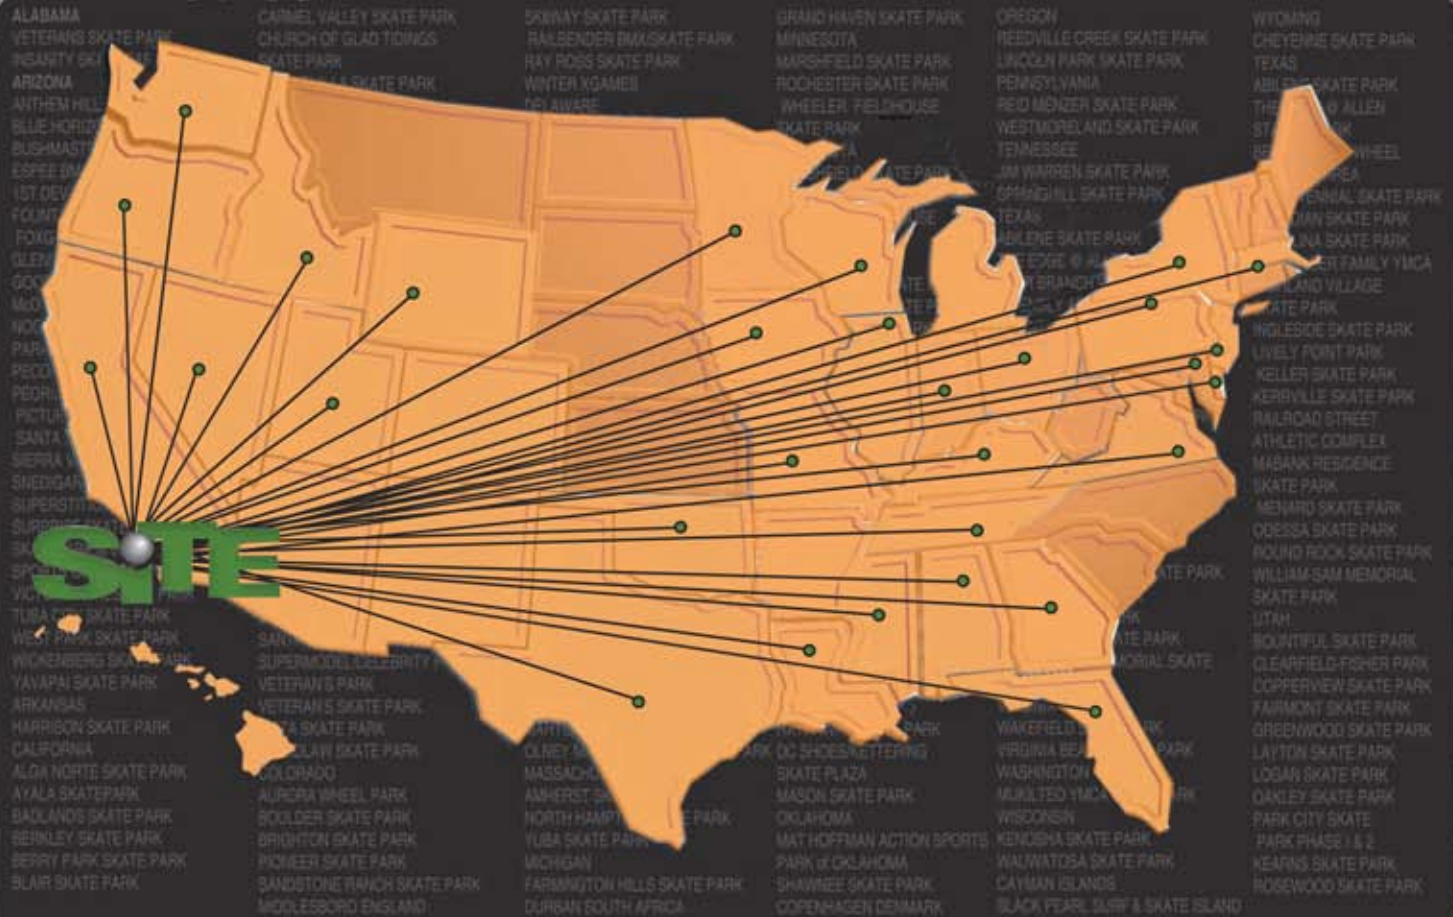

ONE OFFICE

LONG HALLWAYS

With over 100 parks designed from our west coast location - nationally and internationally - we are always available "just down the hall."

Please visit us at Booth #744 during the NRPA Exposition on October 14 -16 in Salt Lake City, UT to learn more about the